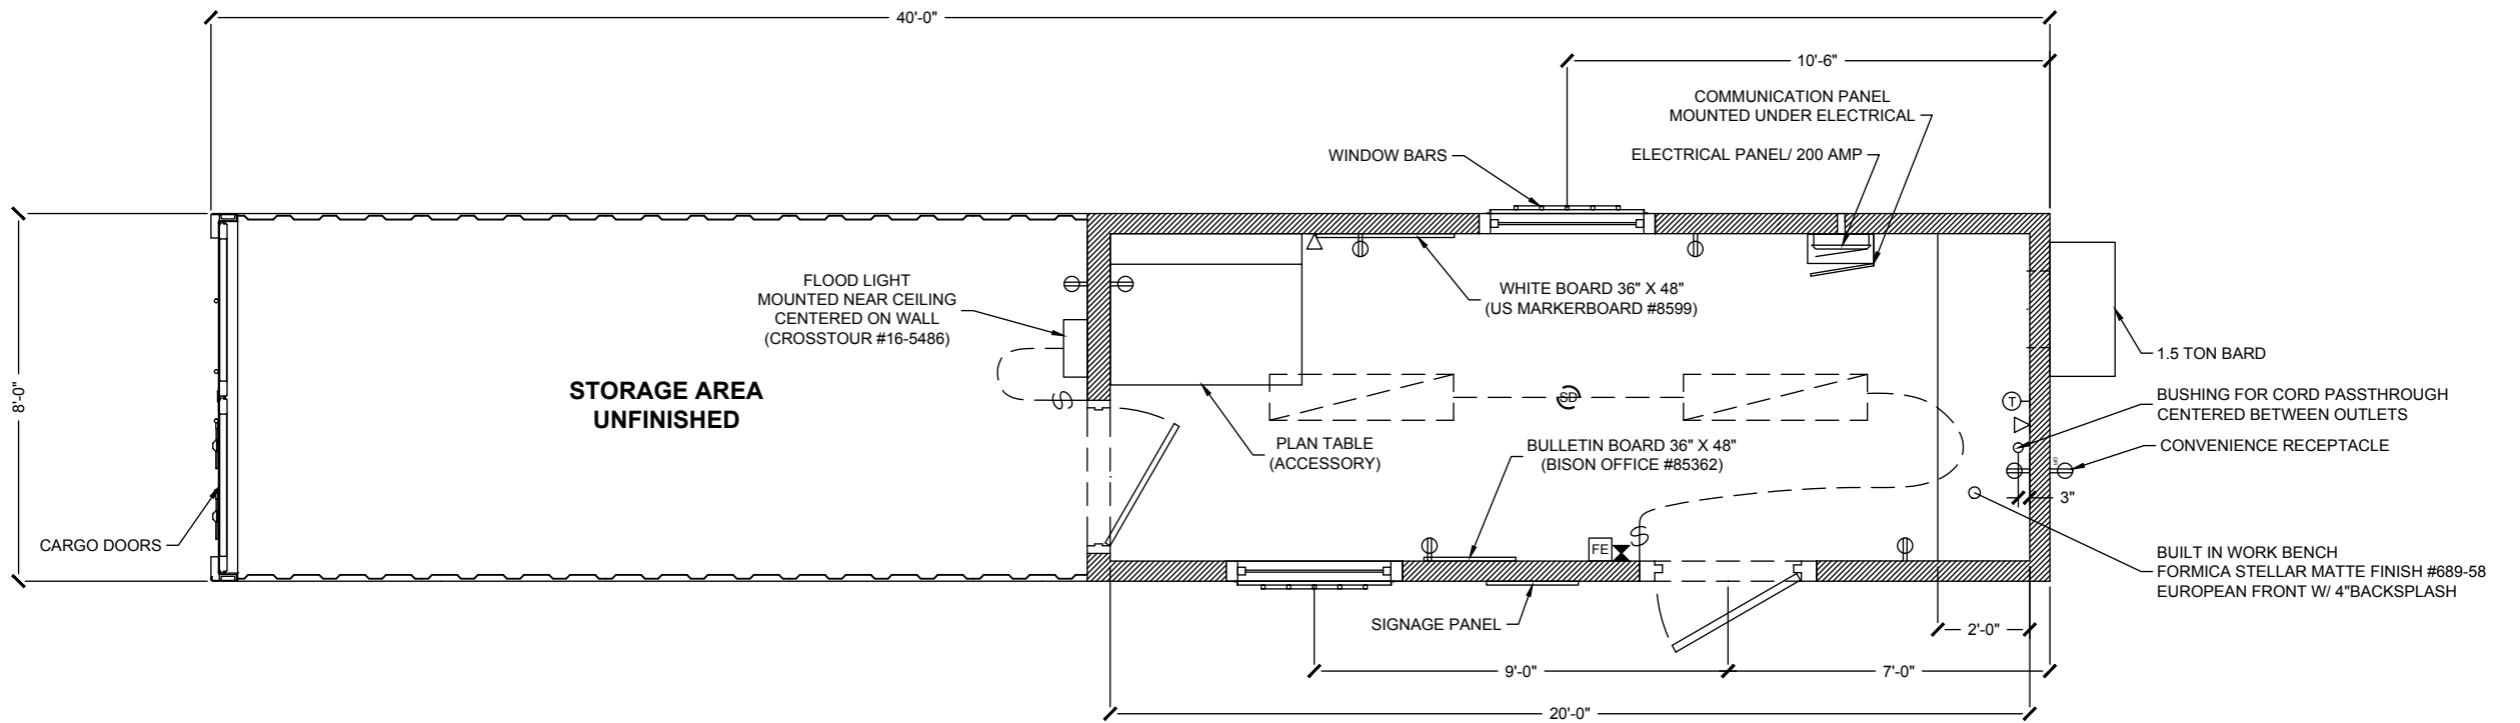

- SYMBOLS**
-  SECTIONAL BUILDING CONNECTION POST
 -  FLORESCENT LIGHT
 -  EXIT LIGHT / EMERGENCY LIGHT
 -  SMOKE & CO2 DETECTOR
 -  COMMUNICATIONS OUTLET
 -  BREAKER PANEL
 -  SENSOR- LIGHT OR GAS
 -  FIRE EXTINGUISHER
 -  ELECTRICAL OUTLET
 -  ELECTRICAL SWITCH
 -  EXTERIOR LIGHT
 -  THERMOSTAT

8' x 40' Office/Storage

855.SITEBOX
siteboxstorage.com