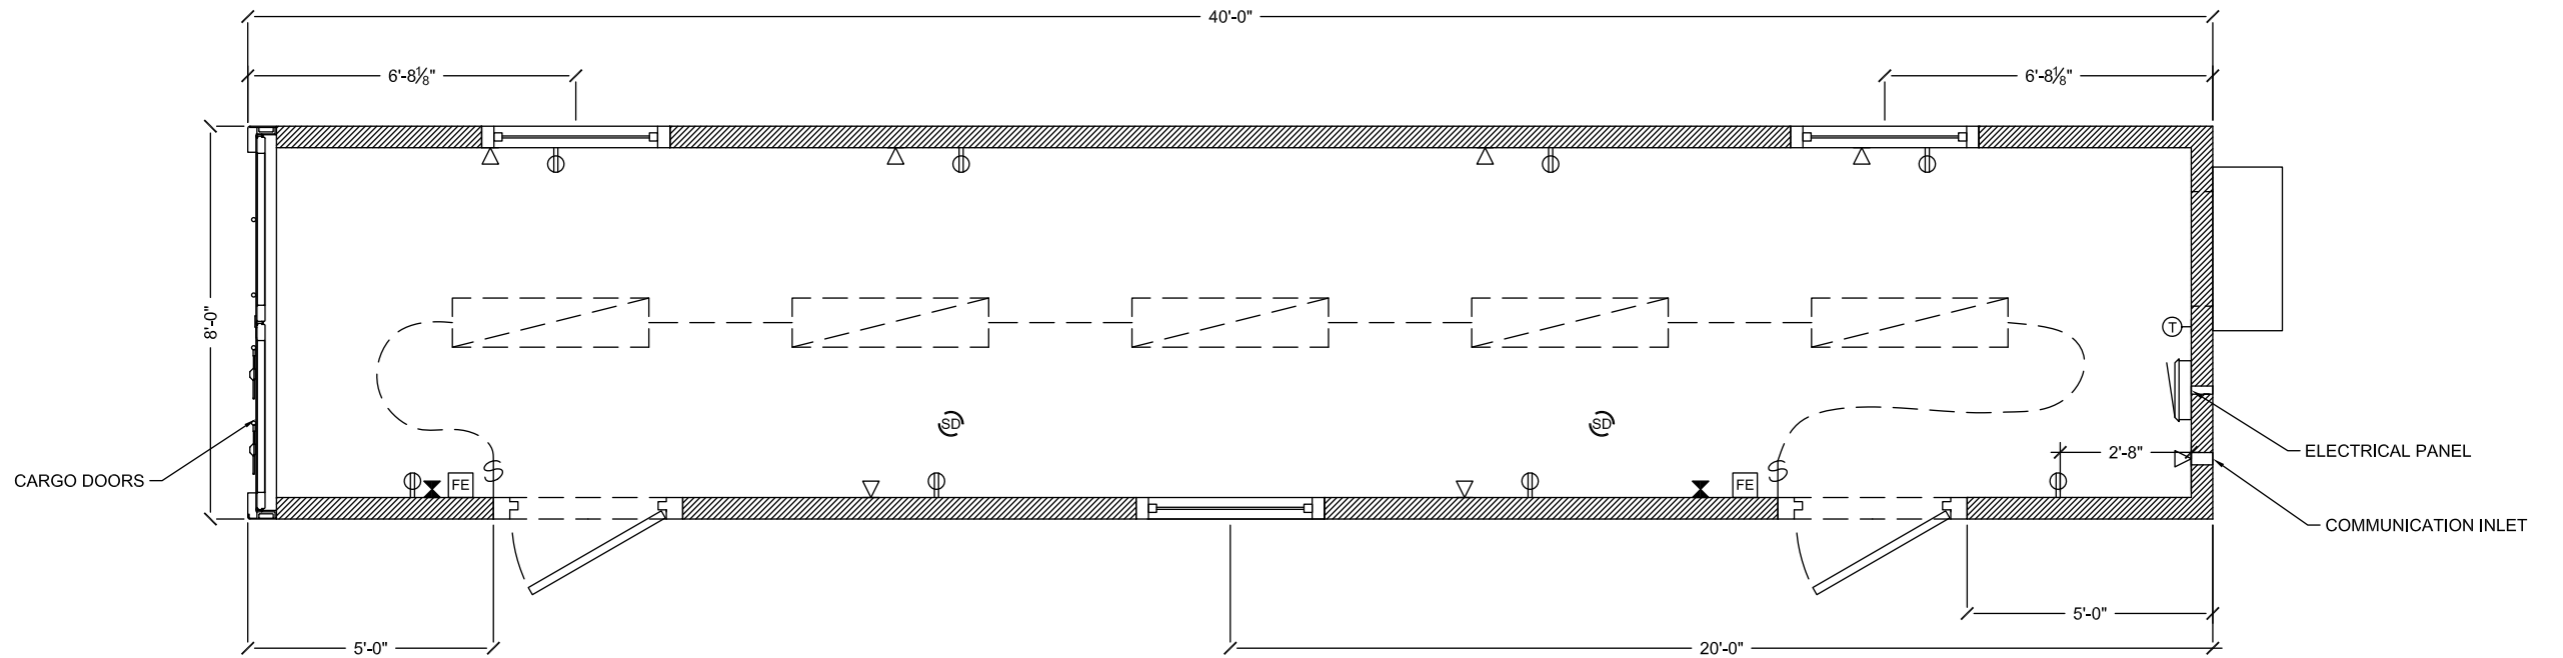

SYMBOLS

-  SECTIONAL BUILDING CONNECTION POST
-  FLORESCENT LIGHT
-  EXIT LIGHT / EMERGENCY LIGHT
-  SMOKE & CO2 DETECTOR
-  COMMUNICATIONS OUTLET
-  BREAKER PANEL
-  SENSOR- LIGHT OR GAS
-  FIRE EXTINGUISHER
-  ELECTRICAL OUTLET
-  ELECTRICAL SWITCH
-  EXTERIOR LIGHT
-  THERMOSTAT

8' x 40' Office

855.SITEBOX
siteboxstorage.com