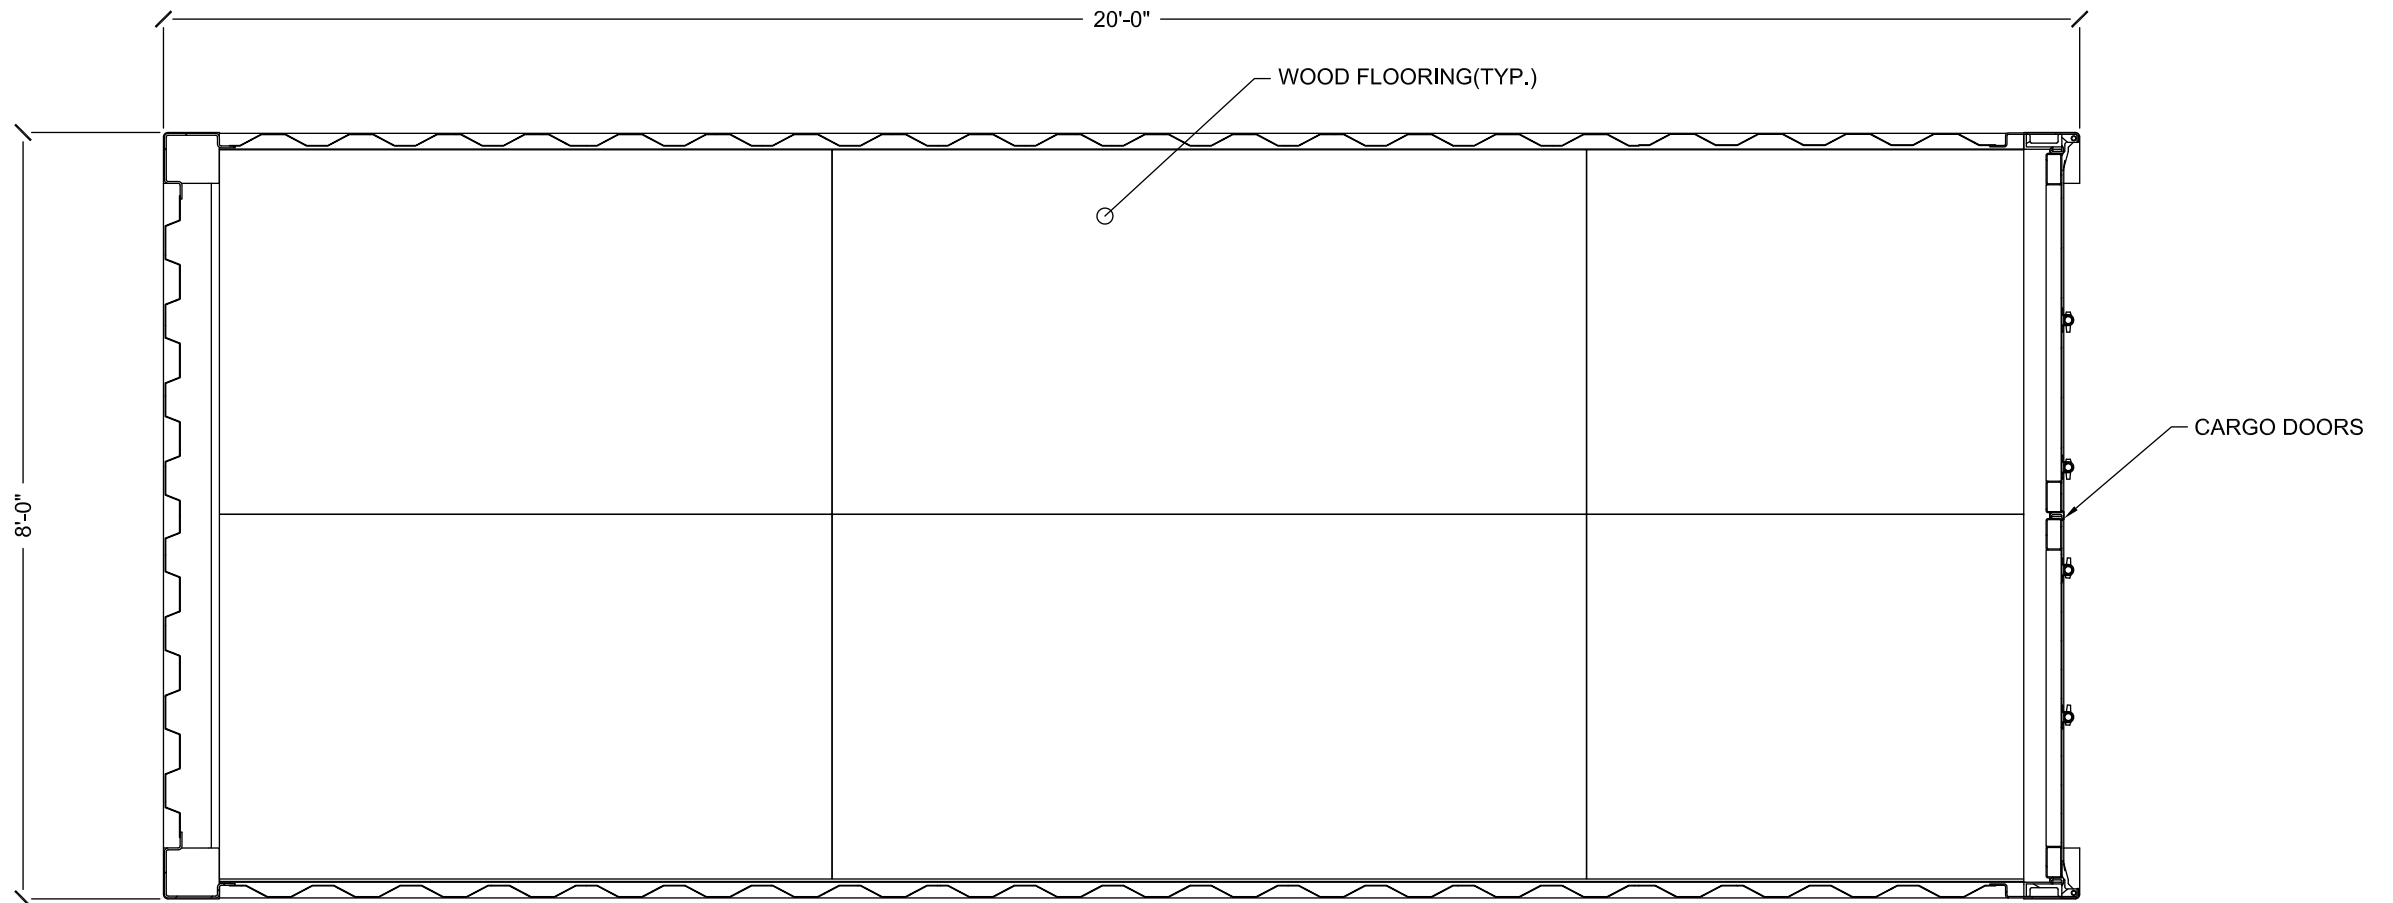

SYMBOLS

-  SECTIONAL BUILDING CONNECTION POST
-  FLORESCENT LIGHT
-  EXIT LIGHT / EMERGENCY LIGHT
-  SMOKE & CO2 DETECTOR
-  COMMUNICATIONS OUTLET
-  BREAKER PANEL
-  SENSOR- LIGHT OR GAS
-  FIRE EXTINGUISHER
-  ELECTRICAL OUTLET
-  ELECTRICAL SWITCH
-  EXTERIOR LIGHT
-  THERMOSTAT

8' x 20' Storage

855.SITEBOX
siteboxstorage.com