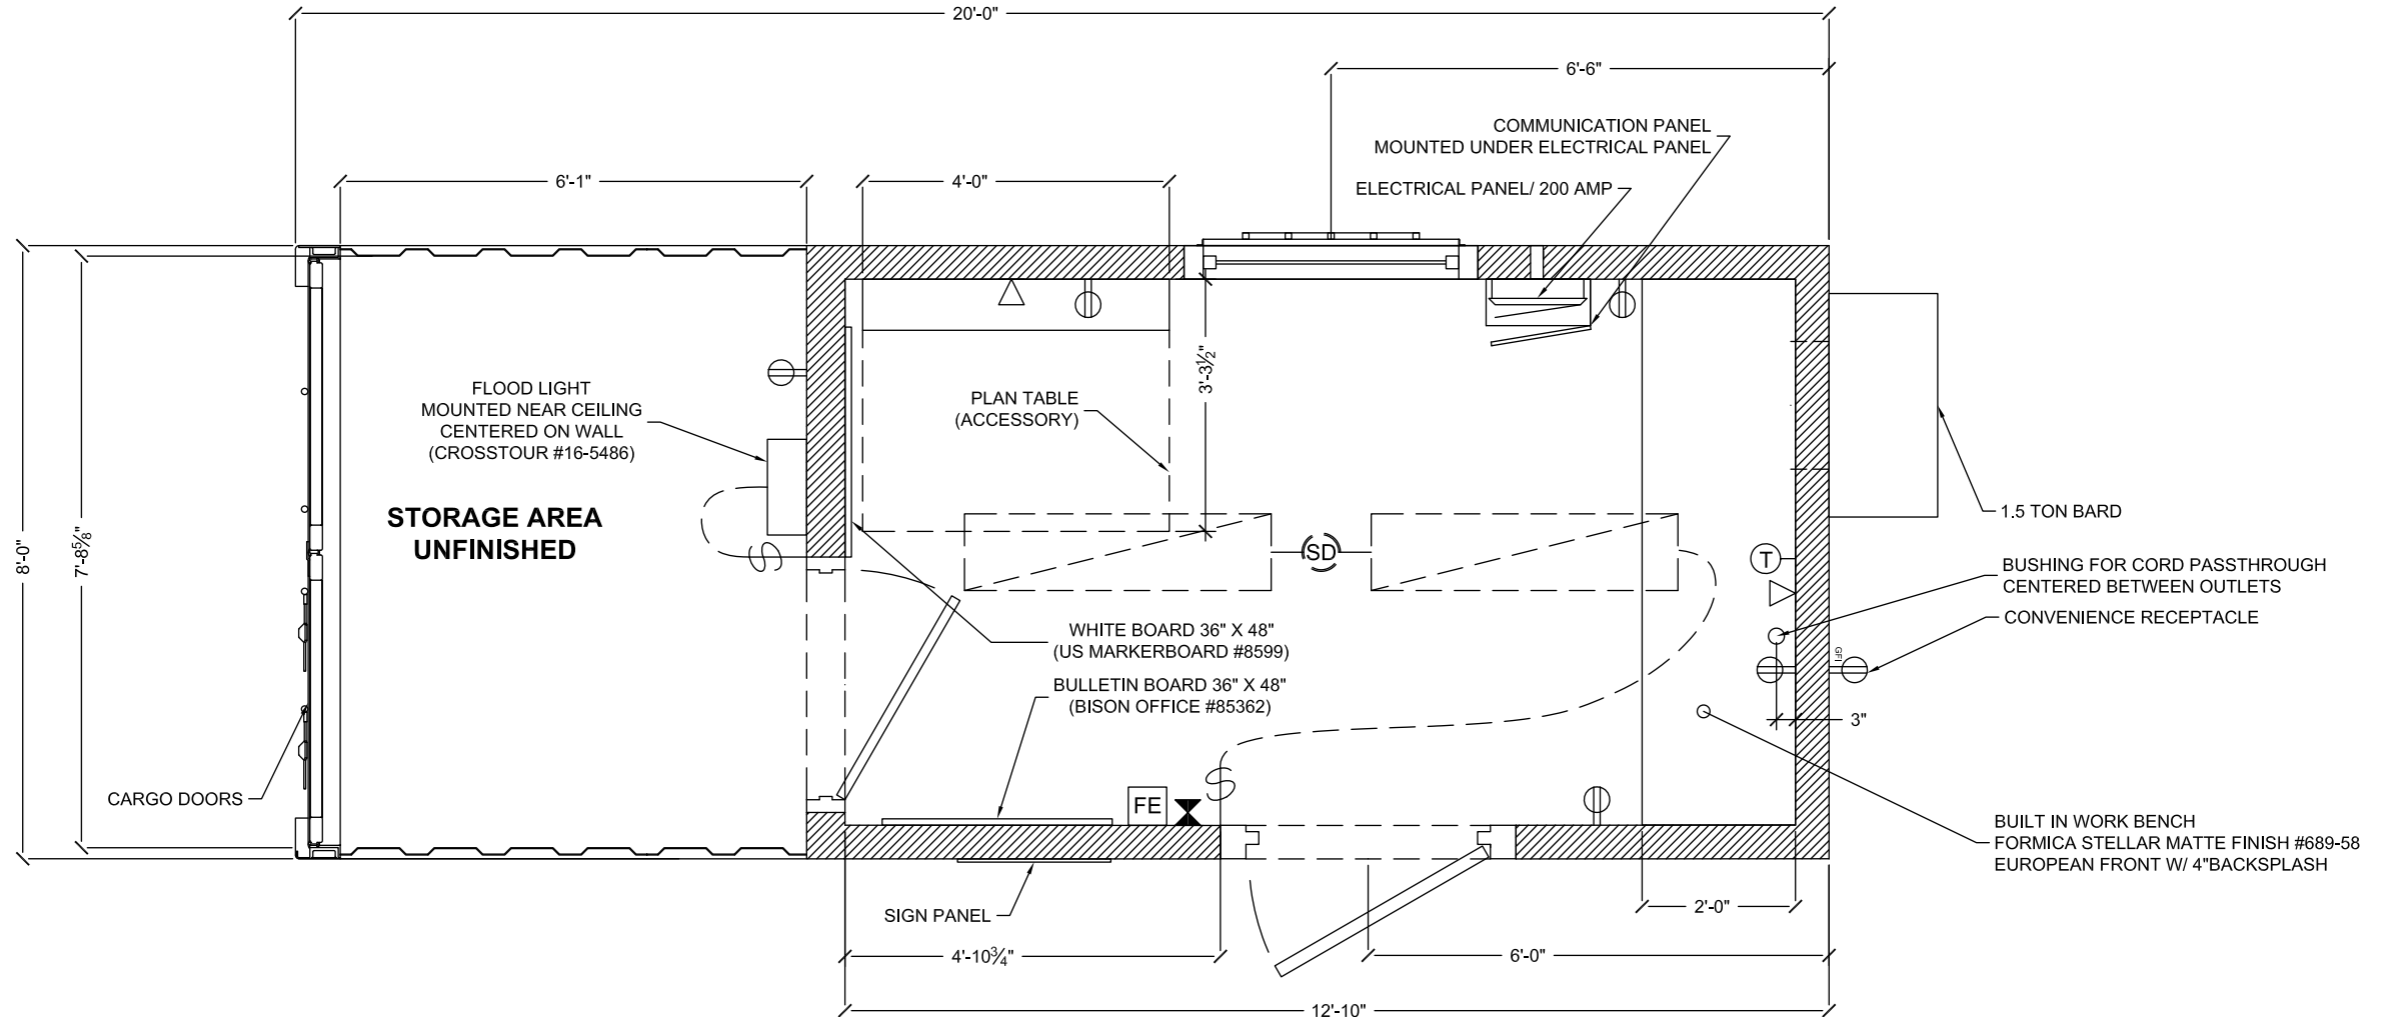

- SYMBOLS**
-  SECTIONAL BUILDING CONNECTION POST
 -  FLORESCENT LIGHT
 -  EXIT LIGHT / EMERGENCY LIGHT
 -  SMOKE & CO2 DETECTOR
 -  COMMUNICATIONS OUTLET
 -  BREAKER PANEL
 -  SENSOR- LIGHT OR GAS
 -  FIRE EXTINGUISHER
 -  ELECTRICAL OUTLET
 -  ELECTRICAL SWITCH
 -  EXTERIOR LIGHT
 -  THERMOSTAT

8' x 20' Office/Storage

855.SITEBOX
siteboxstorage.com