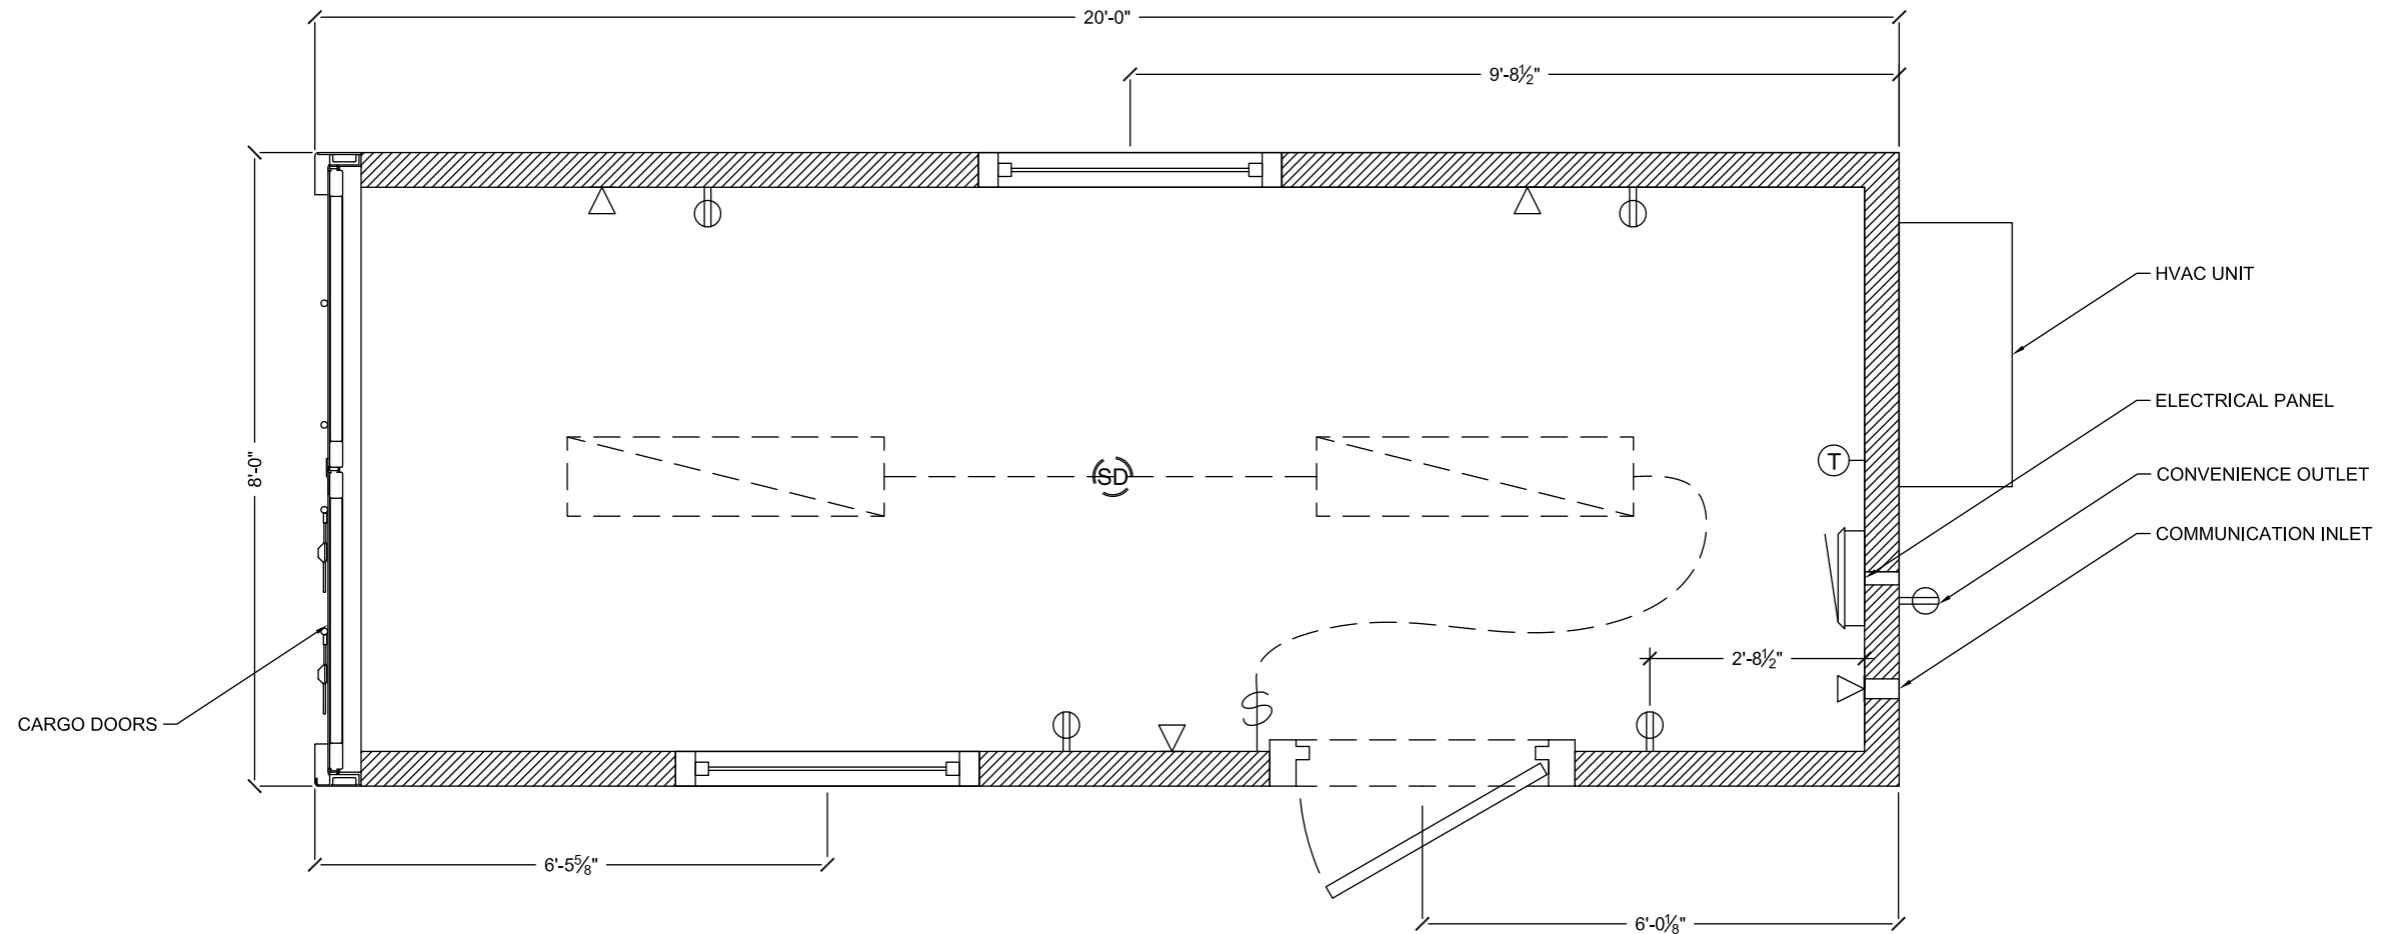

SYMBOLS

-  SECTIONAL BUILDING CONNECTION POST
-  FLORESCENT LIGHT
-  EXIT LIGHT / EMERGENCY LIGHT
-  SMOKE & CO2 DETECTOR
-  COMMUNICATIONS OUTLET
-  BREAKER PANEL
-  SENSOR- LIGHT OR GAS
-  FIRE EXTINGUISHER
-  ELECTRICAL OUTLET
-  ELECTRICAL SWITCH
-  EXTERIOR LIGHT
-  THERMOSTAT

8' x 20' Office

855.SITEBOX
siteboxstorage.com