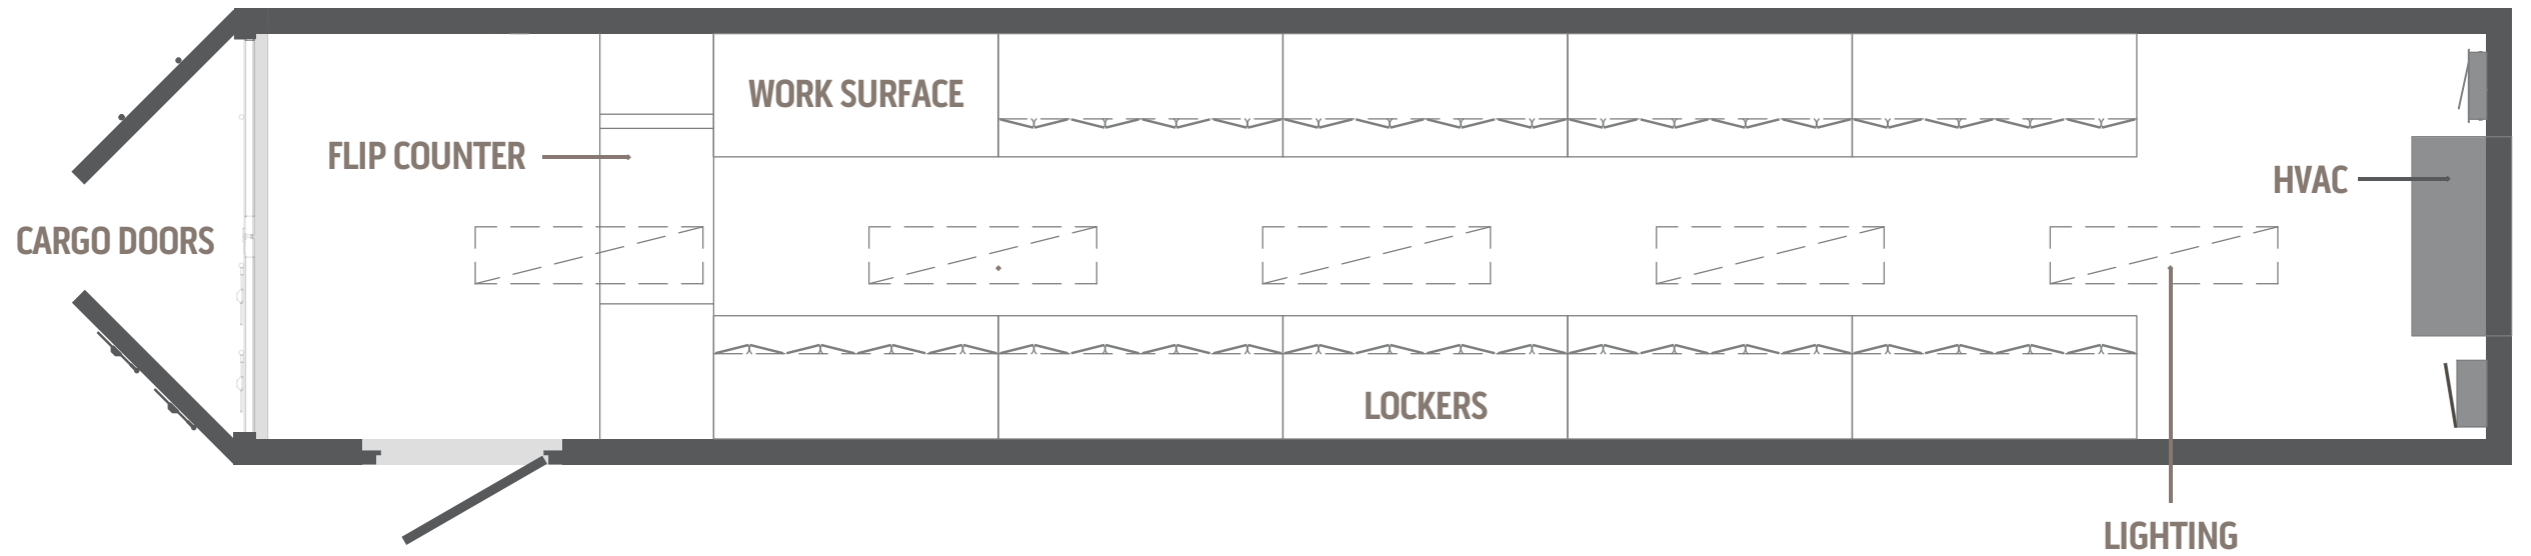

SYMBOLS

-  SECTIONAL BUILDING CONNECTION POST
-  FLORESCENT LIGHT
-  EXIT LIGHT / EMERGENCY LIGHT
-  SMOKE & CO2 DETECTOR
-  COMMUNICATIONS OUTLET
-  BREAKER PANEL
-  SENSOR- LIGHT OR GAS
-  FIRE EXTINGUISHER
-  ELECTRICAL OUTLET
-  ELECTRICAL SWITCH
-  EXTERIOR LIGHT
-  THERMOSTAT

40' Tool Crib

855.SITEBOX
siteboxstorage.com