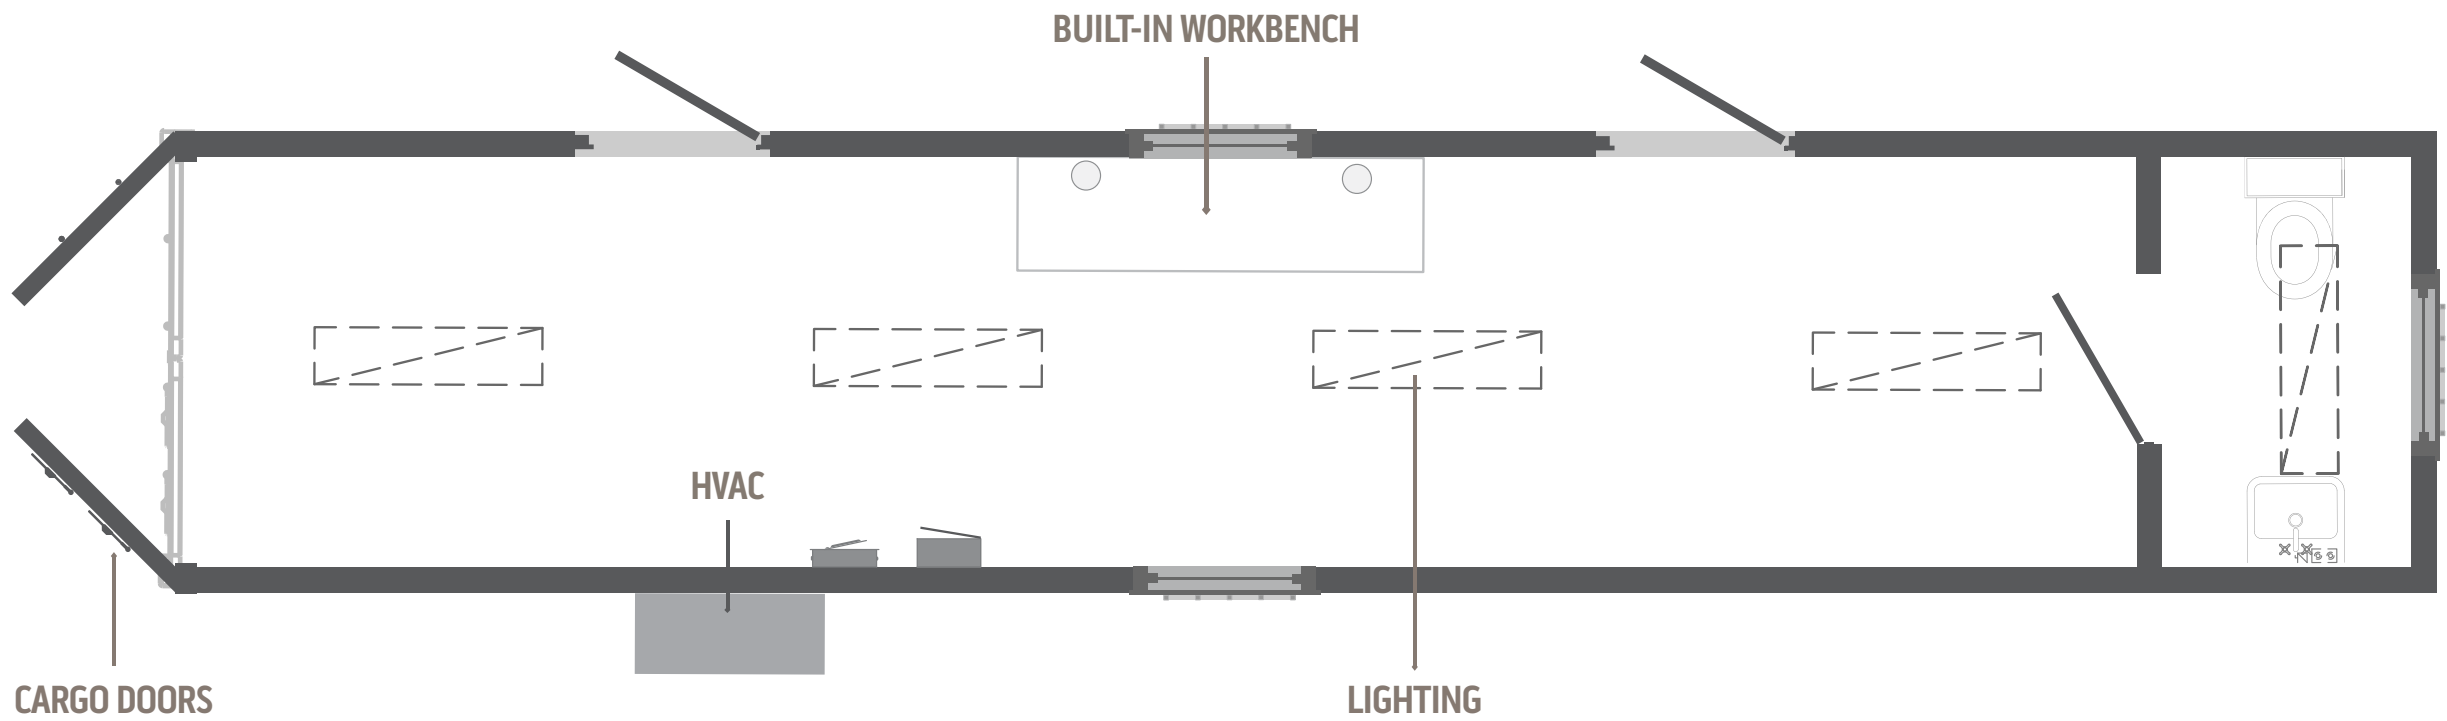

- SYMBOLS**
-  SECTIONAL BUILDING CONNECTION POST
 -  FLORESCENT LIGHT
 -  EXIT LIGHT / EMERGENCY LIGHT
 -  SMOKE & CO2 DETECTOR
 -  COMMUNICATIONS OUTLET
 -  BREAKER PANEL
 -  SENSOR- LIGHT OR GAS
 -  FIRE EXTINGUISHER
 -  ELECTRICAL OUTLET
 -  ELECTRICAL SWITCH
 -  EXTERIOR LIGHT
 -  THERMOSTAT

40' Office with Restroom

855.SITEBOX
siteboxstorage.com