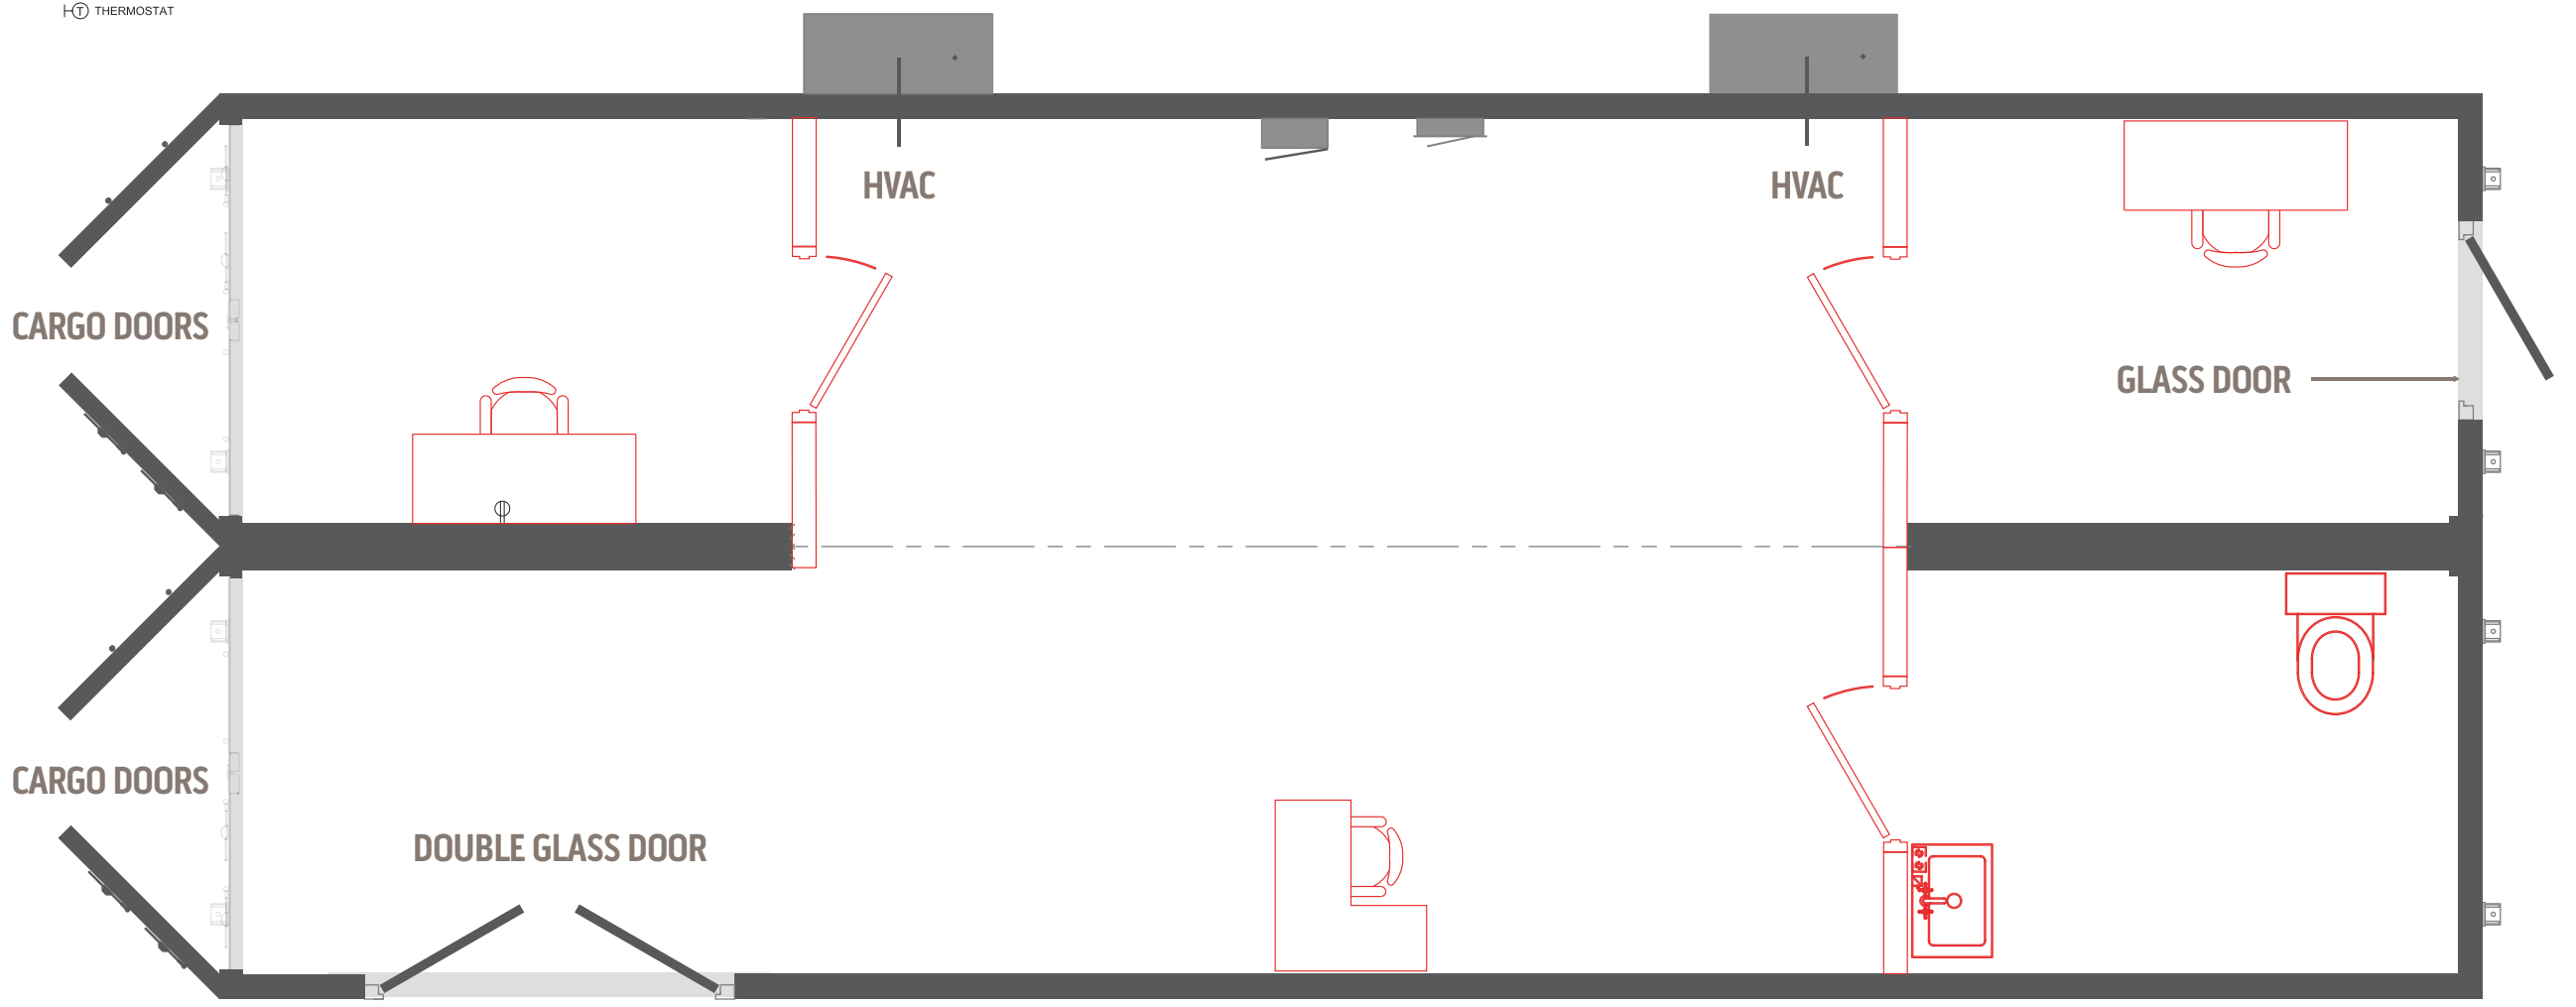

- SYMBOLS**
-  SECTIONAL BUILDING CONNECTION POST
 -  FLORESCENT LIGHT
 -  EXIT LIGHT / EMERGENCY LIGHT
 -  SMOKE & CO2 DETECTOR
 -  COMMUNICATIONS OUTLET
 -  BREAKER PANEL
 -  SENSOR- LIGHT OR GAS
 -  FIRE EXTINGUISHER
 -  ELECTRICAL OUTLET
 -  ELECTRICAL SWITCH
 -  EXTERIOR LIGHT
 -  THERMOSTAT

* OPTION TO INSTALL FAST WALLS TO MAKE OFFICES/RESTROOM (WOULD INCLUDE WINDOWS)

40' Multi-Section

855.SITEBOX
siteboxstorage.com