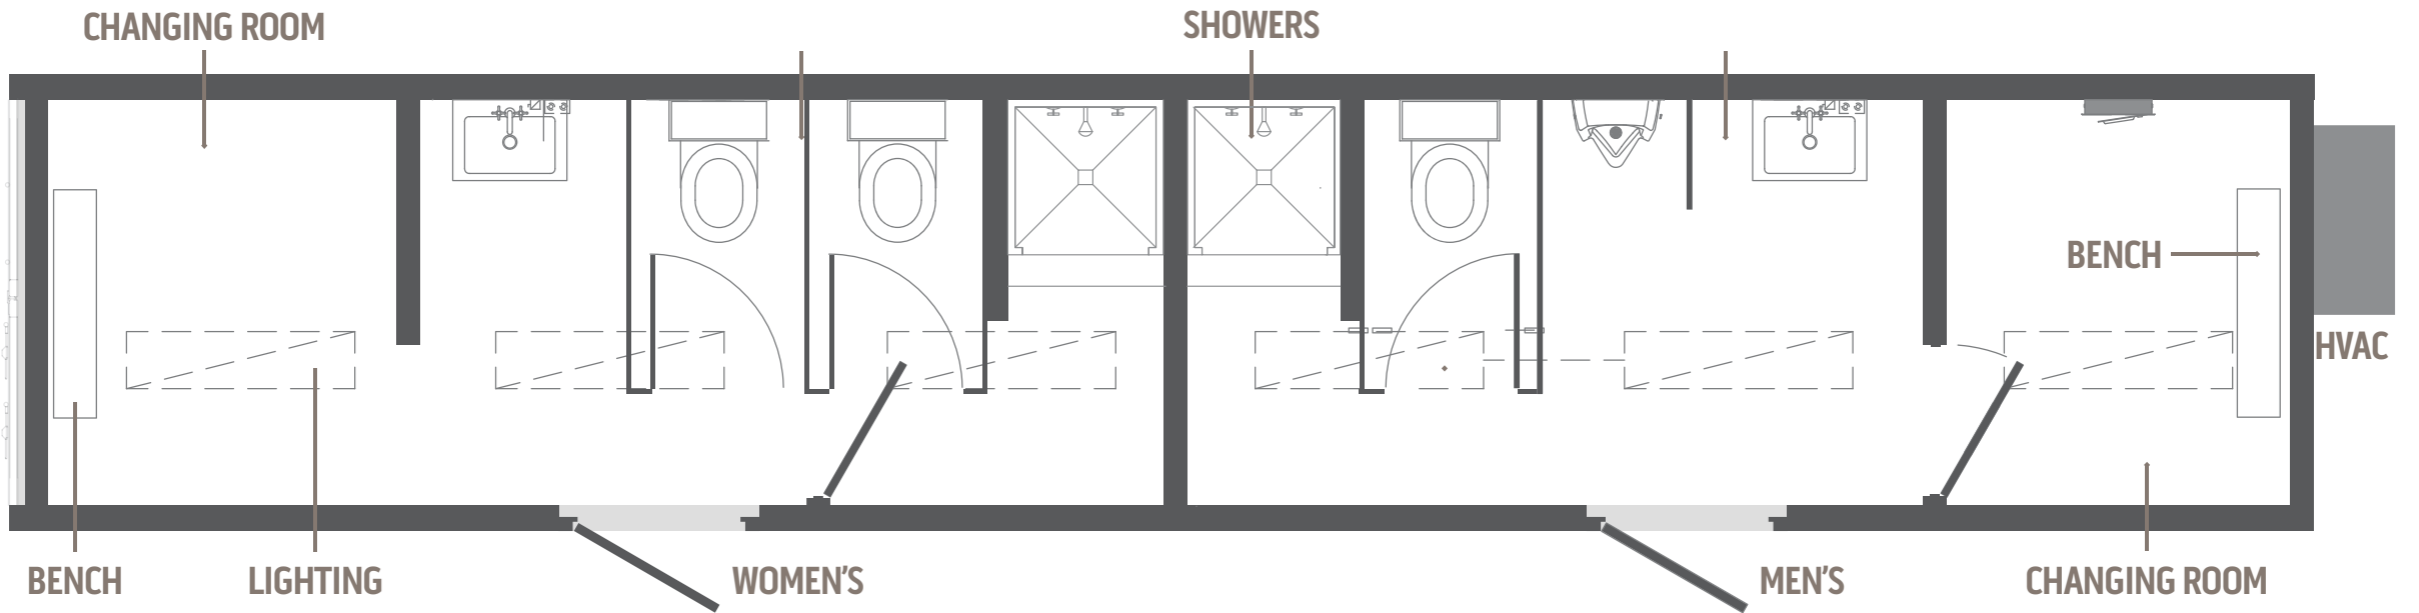

- SYMBOLS**
-  SECTIONAL BUILDING CONNECTION POST
 -  FLORESCENT LIGHT
 -  EXIT LIGHT / EMERGENCY LIGHT
 -  SMOKE & CO2 DETECTOR
 -  COMMUNICATIONS OUTLET
 -  BREAKER PANEL
 -  SENSOR- LIGHT OR GAS
 -  FIRE EXTINGUISHER
 -  ELECTRICAL OUTLET
 -  ELECTRICAL SWITCH
 -  EXTERIOR LIGHT
 -  THERMOSTAT

40' Men's/Women's Restroom

855.SITEBOX
siteboxstorage.com