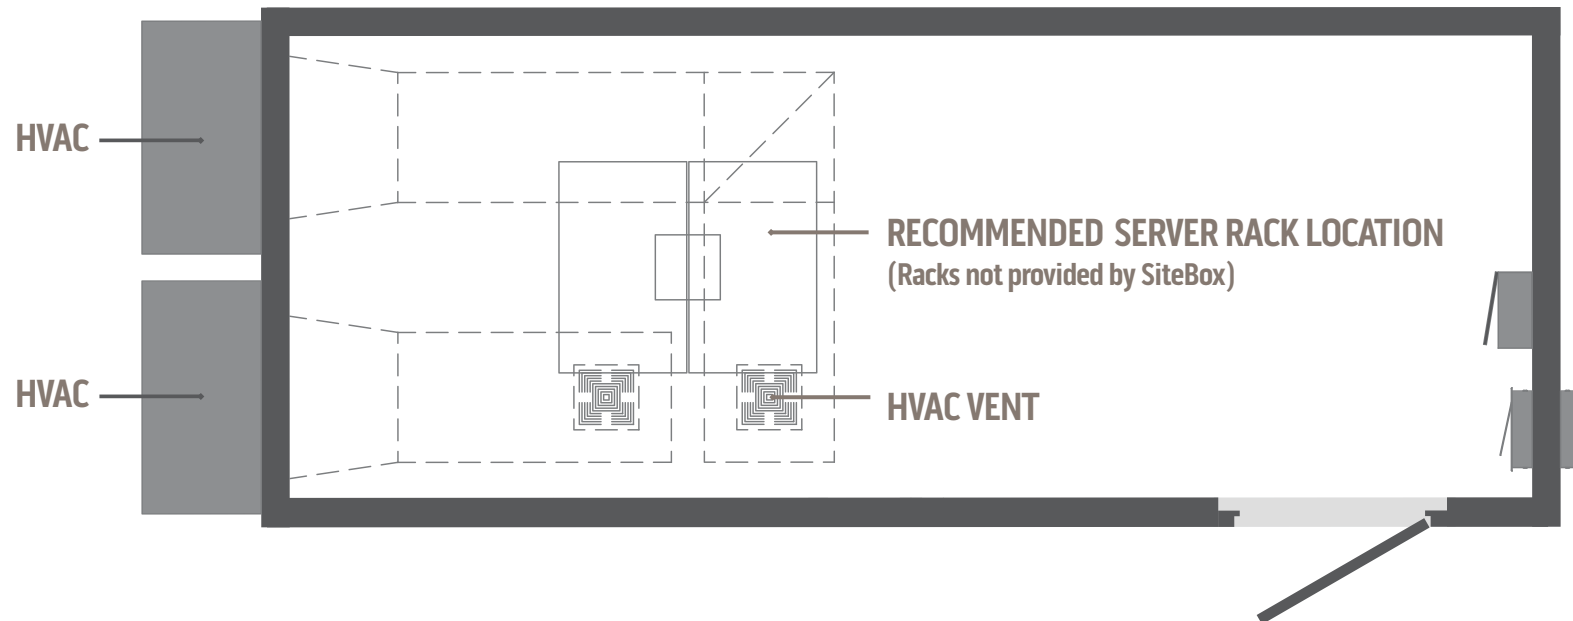

SYMBOLS

-  SECTIONAL BUILDING CONNECTION POST
-  FLORESCENT LIGHT
-  EXIT LIGHT / EMERGENCY LIGHT
-  SMOKE & CO2 DETECTOR
-  COMMUNICATIONS OUTLET
-  BREAKER PANEL
-  SENSOR- LIGHT OR GAS
-  FIRE EXTINGUISHER
-  ELECTRICAL OUTLET
-  ELECTRICAL SWITCH
-  EXTERIOR LIGHT
-  THERMOSTAT

20' Temperature-Controlled Data Center

855.SITEBOX
siteboxstorage.com