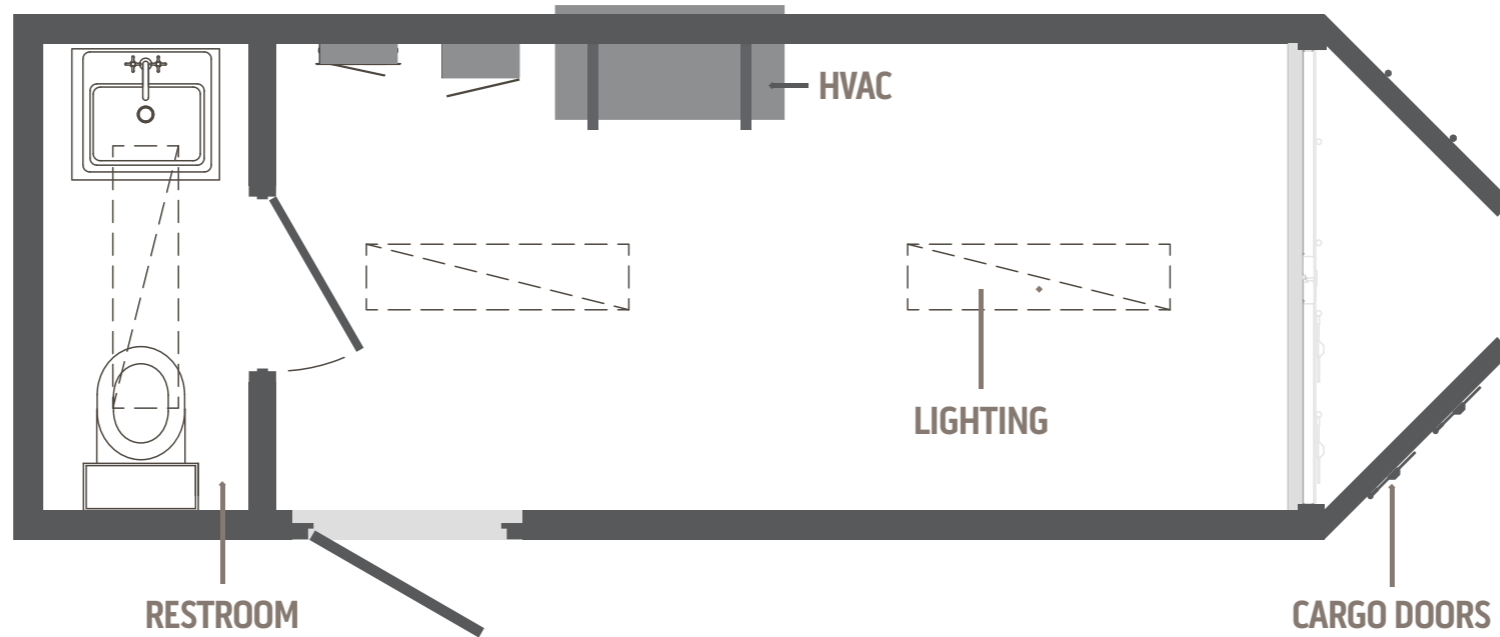

SYMBOLS

-  SECTIONAL BUILDING CONNECTION POST
-  FLORESCENT LIGHT
-  EXIT LIGHT / EMERGENCY LIGHT
-  SMOKE & CO2 DETECTOR
-  COMMUNICATIONS OUTLET
-  BREAKER PANEL
-  SENSOR- LIGHT OR GAS
-  FIRE EXTINGUISHER
-  ELECTRICAL OUTLET
-  ELECTRICAL SWITCH
-  EXTERIOR LIGHT
-  THERMOSTAT

20' Office with Restroom

855.SITEBOX
siteboxstorage.com