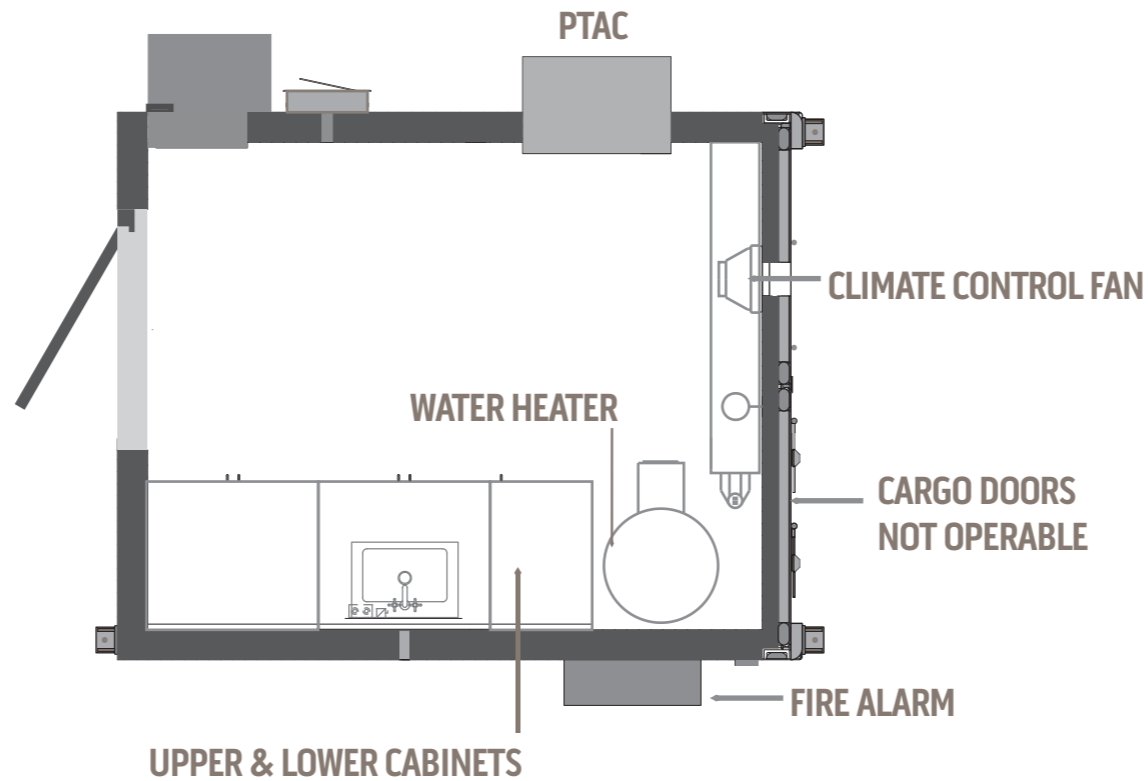

SYMBOLS

-  SECTIONAL BUILDING CONNECTION POST
-  FLORESCENT LIGHT
-  EXIT LIGHT / EMERGENCY LIGHT
-  SMOKE & CO2 DETECTOR
-  COMMUNICATIONS OUTLET
-  BREAKER PANEL
-  SENSOR- LIGHT OR GAS
-  FIRE EXTINGUISHER
-  ELECTRICAL OUTLET
-  ELECTRICAL SWITCH
-  EXTERIOR LIGHT
-  THERMOSTAT