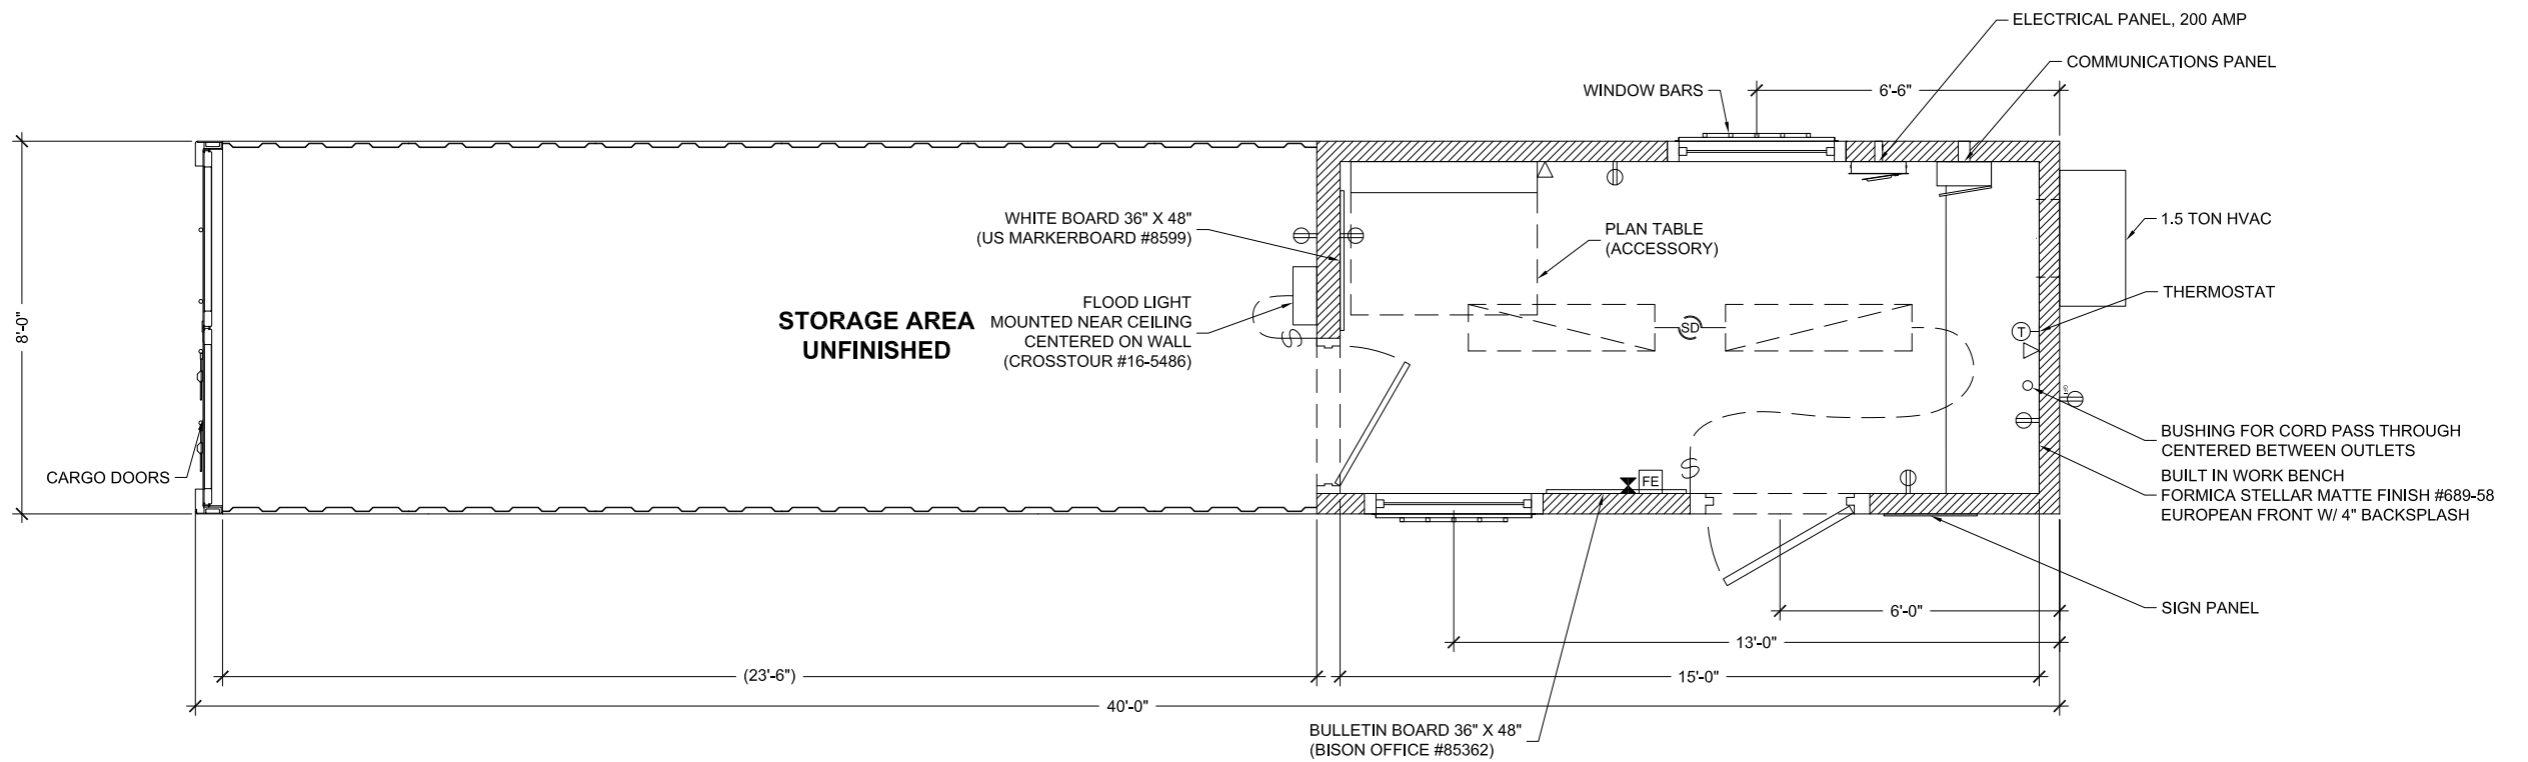

- SYMBOLS**
- ▣ SECTIONAL BUILDING CONNECTION POST
 - ▭ FLORESCENT LIGHT
 - ⚡ EXIT LIGHT / EMERGENCY LIGHT
 - ⊙ SMOKE & CO2 DETECTOR
 - ⊠ COMMUNICATIONS OUTLET
 - ⊞ BREAKER PANEL
 - ⊕ SENSOR- LIGHT OR GAS
 - ⊞ FIRE EXTINGUISHER
 - ⊕ ELECTRICAL OUTLET
 - ⊕ ELECTRICAL SWITCH
 - ⊕ EXTERIOR LIGHT
 - ⊕ THERMOSTAT

8' x 40' Office/Storage

855.SITEBOX
siteboxstorage.com