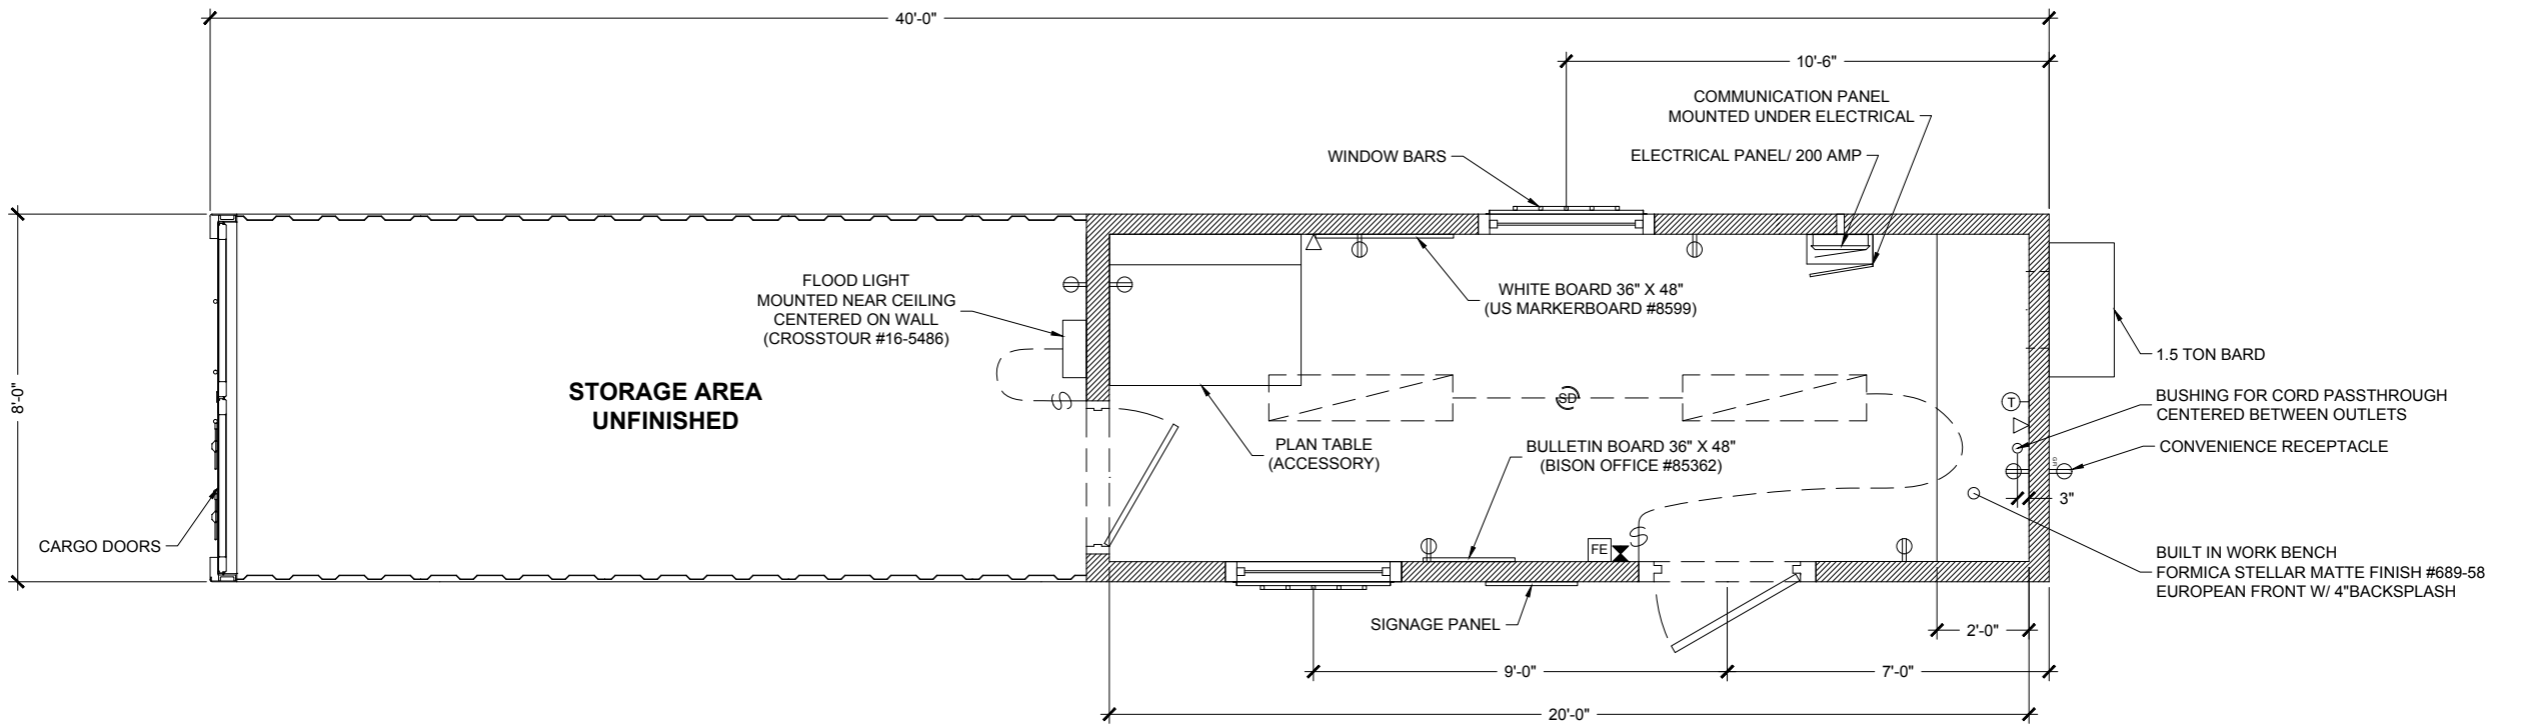

- SYMBOLS**
-  SECTIONAL BUILDING CONNECTION POST
 -  FLORESCENT LIGHT
 -  EXIT LIGHT / EMERGENCY LIGHT
 -  SMOKE & CO2 DETECTOR
 -  COMMUNICATIONS OUTLET
 -  BREAKER PANEL
 -  SENSOR- LIGHT OR GAS
 -  FIRE EXTINGUISHER
 -  ELECTRICAL OUTLET
 -  ELECTRICAL SWITCH
 -  EXTERIOR LIGHT
 -  THERMOSTAT

SiteBox Storage 8' x 40' Office/Storage

855.REDGUARD
redguard.com