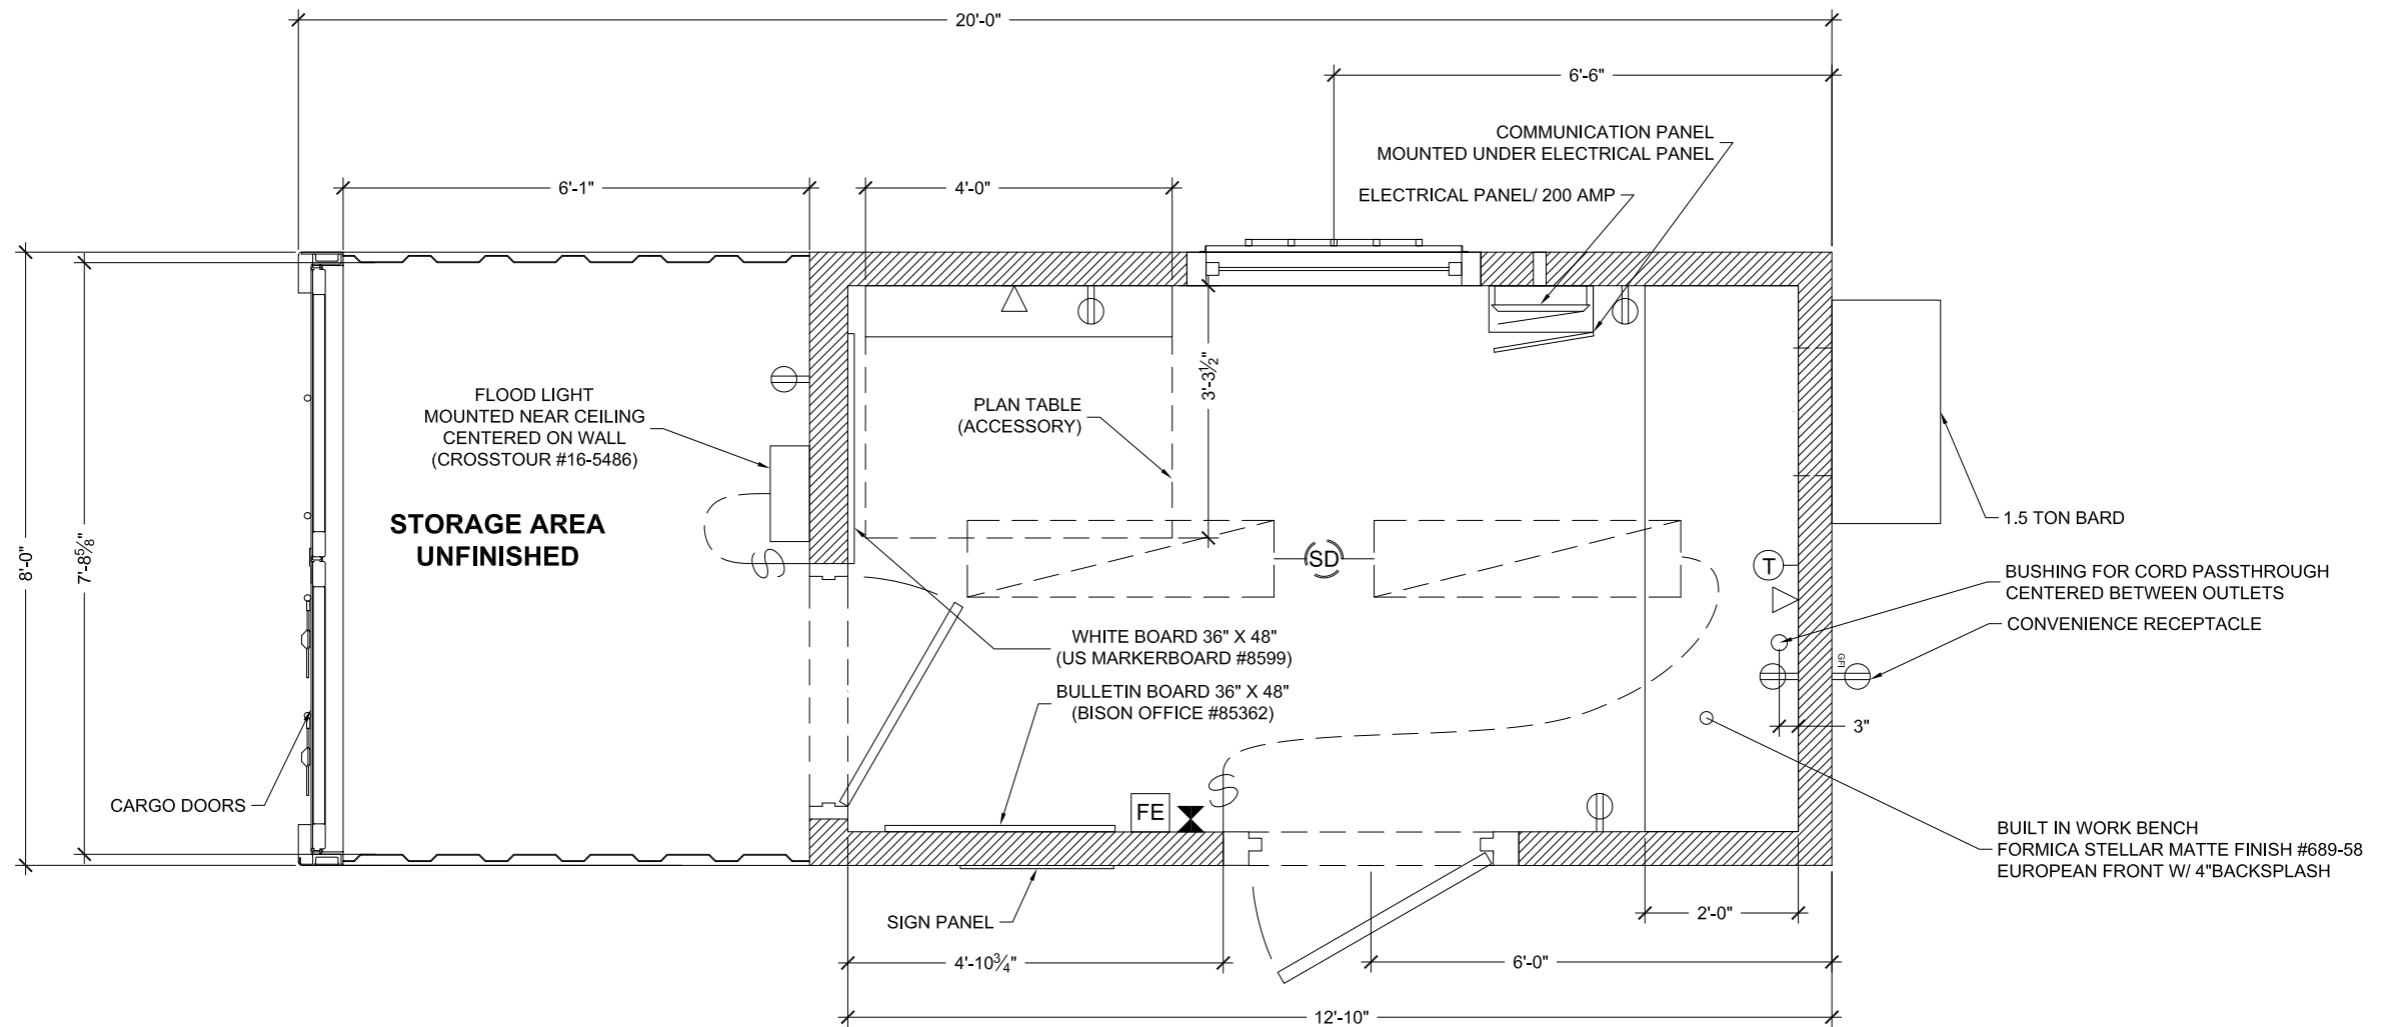

SYMBOLS

-  SECTIONAL BUILDING CONNECTION POST
-  FLORESCENT LIGHT
-  EXIT LIGHT / EMERGENCY LIGHT
-  SMOKE & CO2 DETECTOR
-  COMMUNICATIONS OUTLET
-  BREAKER PANEL
-  SENSOR- LIGHT OR GAS
-  FIRE EXTINGUISHER
-  ELECTRICAL OUTLET
-  ELECTRICAL SWITCH
-  EXTERIOR LIGHT
-  THERMOSTAT

SiteBox Storage 8' x 20' Office/Storage

855.REDGUARD
redguard.com