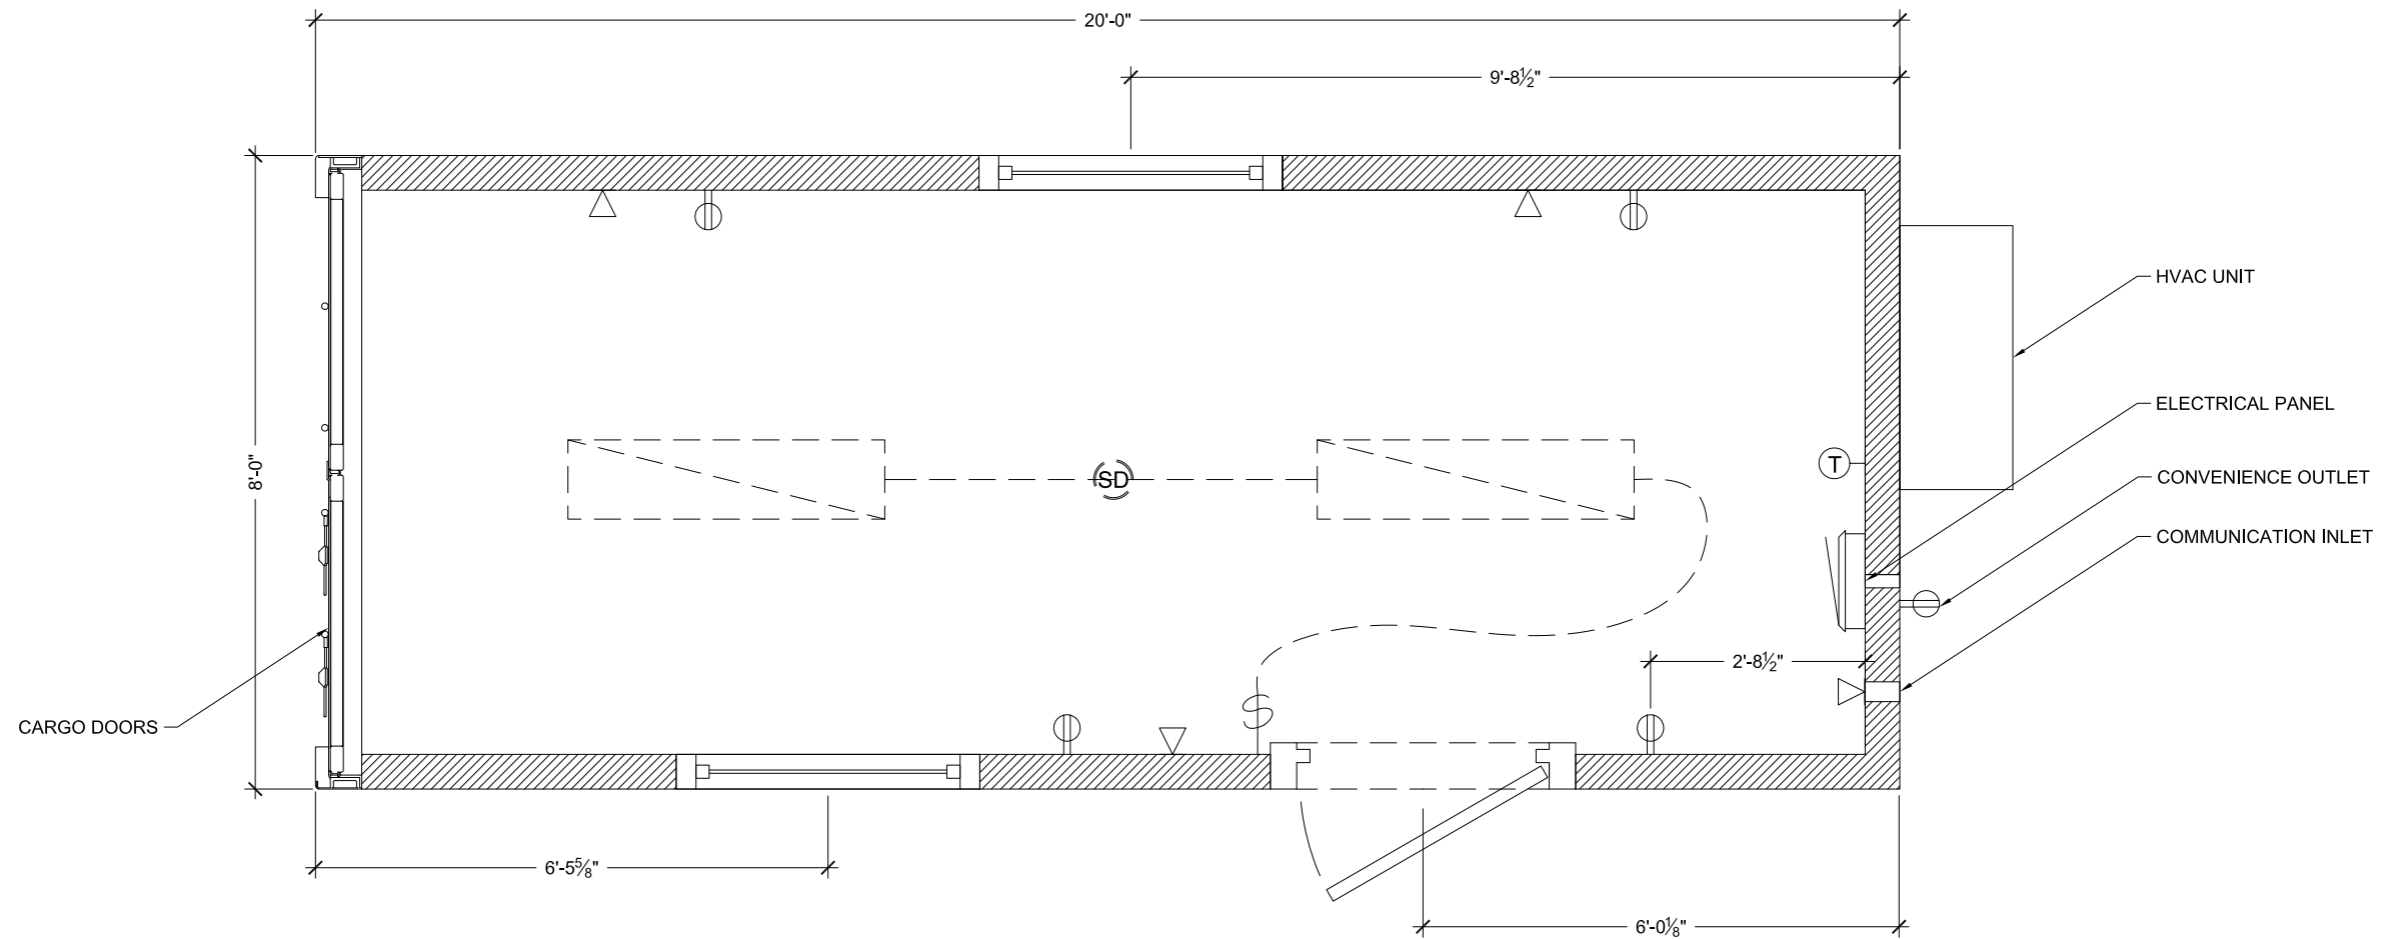

SYMBOLS

-  SECTIONAL BUILDING CONNECTION POST
-  FLORESCENT LIGHT
-  EXIT LIGHT / EMERGENCY LIGHT
-  SMOKE & CO2 DETECTOR
-  COMMUNICATIONS OUTLET
-  BREAKER PANEL
-  SENSOR- LIGHT OR GAS
-  FIRE EXTINGUISHER
-  ELECTRICAL OUTLET
-  ELECTRICAL SWITCH
-  EXTERIOR LIGHT
-  THERMOSTAT

SiteBox Storage 8' x 20' Office

855.REDGUARD
redguard.com